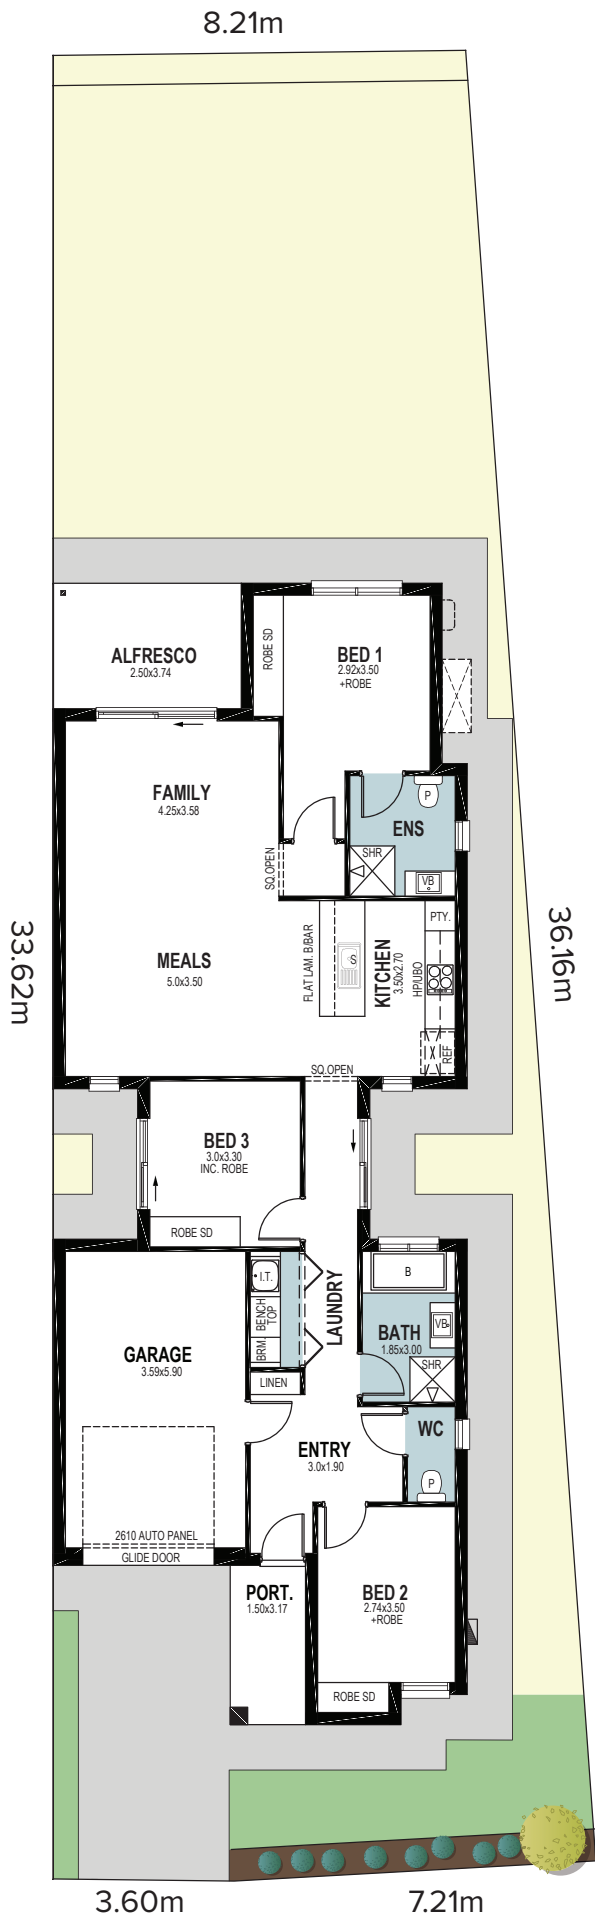

# Floorplan

This release at Sunfields features a range floorplans to select from.

Choose your desired allotment based on its location within the release.

# Lot 20

Hinsley Rd, Smithfield Plains

Split Contract |  345m<sup>2</sup>

 3  2  1

Living	124.16m <sup>2</sup>
Porch	4.75m <sup>2</sup>
Alfresco	9.35m <sup>2</sup>
Garage	24.34m <sup>2</sup>
<b>Total</b>	<b>162.60m<sup>2</sup></b>
Width	8.2m
Depth	22.7m