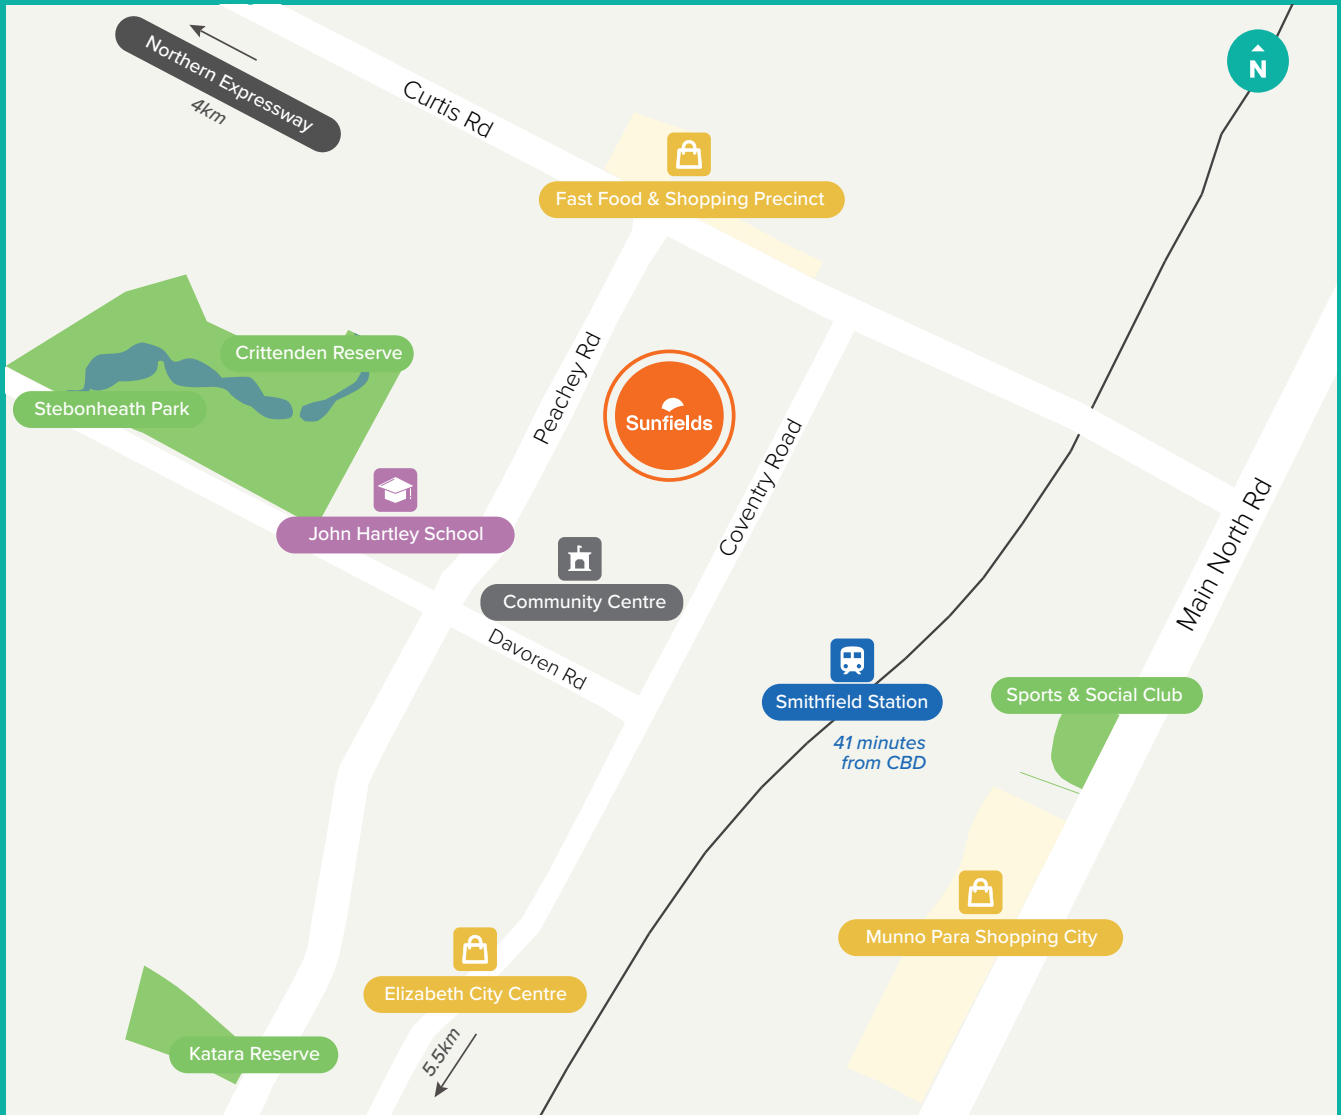

# Sunfields

For more information visit:  
[sunfields.com.au](http://sunfields.com.au)

**Fairmontfirst**

Fairland Pty Ltd  
 19 Fullarton Rd, Kent Town SA 5067  
 Ph: 08 8112 3133 [fairland.com.au](http://fairland.com.au)