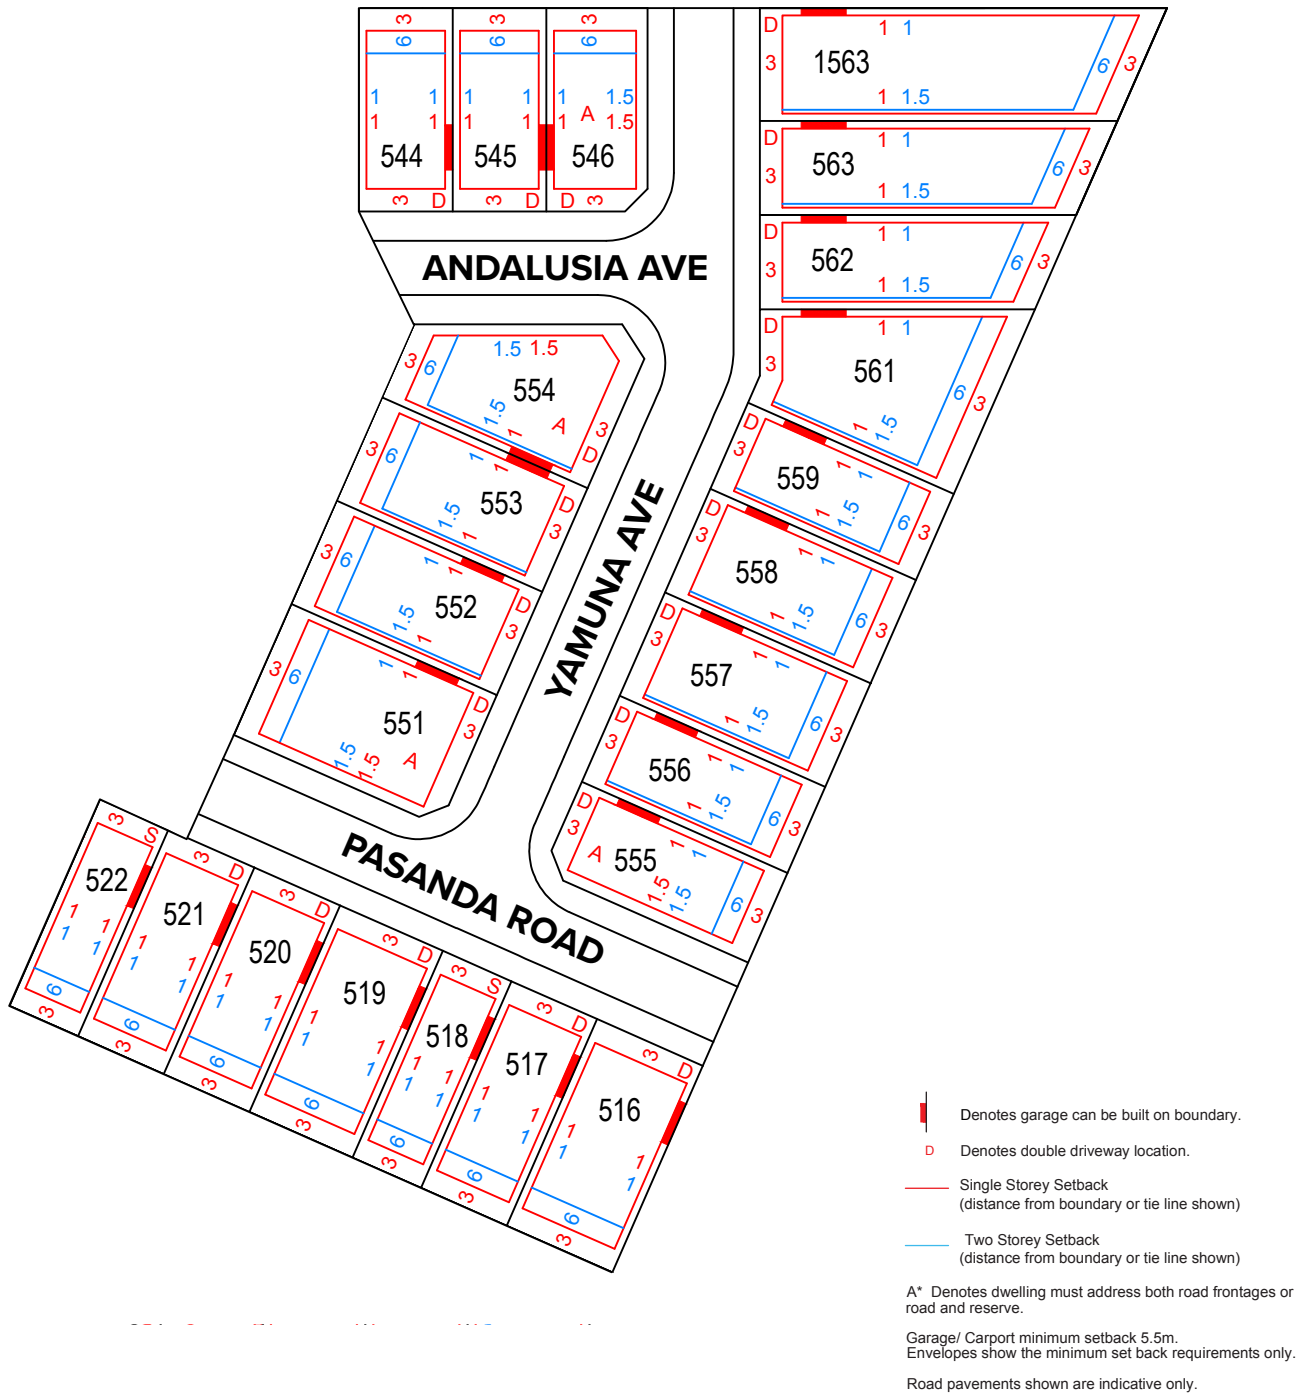

19 Fullarton Road, Kent Town SA 5067
call 08 8112 3133 fairland.com.au

19 Fullarton Road, Kent Town SA 5067
 call 08 8112 3133 fairland.com.au