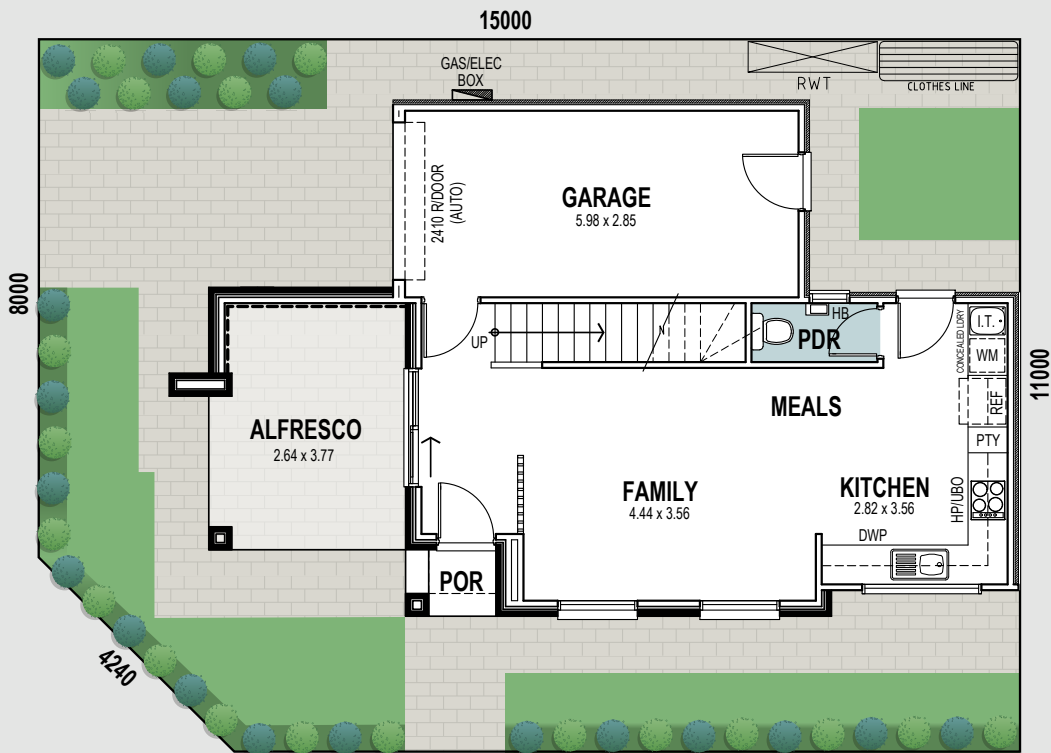

PARI AVE

Lots 94 & 144

Northridge
ENFIELD

LUNA

LOT 94

Living ground	43.14m ²
Living upper	74.17m ²
Total living	117.31m²
Porch	1.40m ²
Alfresco	11.99m ²
Garage	19.07m ²
Total Residence	149.77m²
Land size	161m²

Width	12.90m
Depth	7.90m

UPPER FLOOR

GROUND FLOOR

All dimensions and room sizes are approximate and may not be to scale. Plans and elevations are for illustration purposes only.

LUNA

LOT 144

Living ground	43.14m ²
Living upper	73.00m ²
Total living	107.65m²
Porch	1.40m ²
Alfresco	11.99m ²
Garage	19.07m ²
Total Residence	148.60m²
Land size	161m²