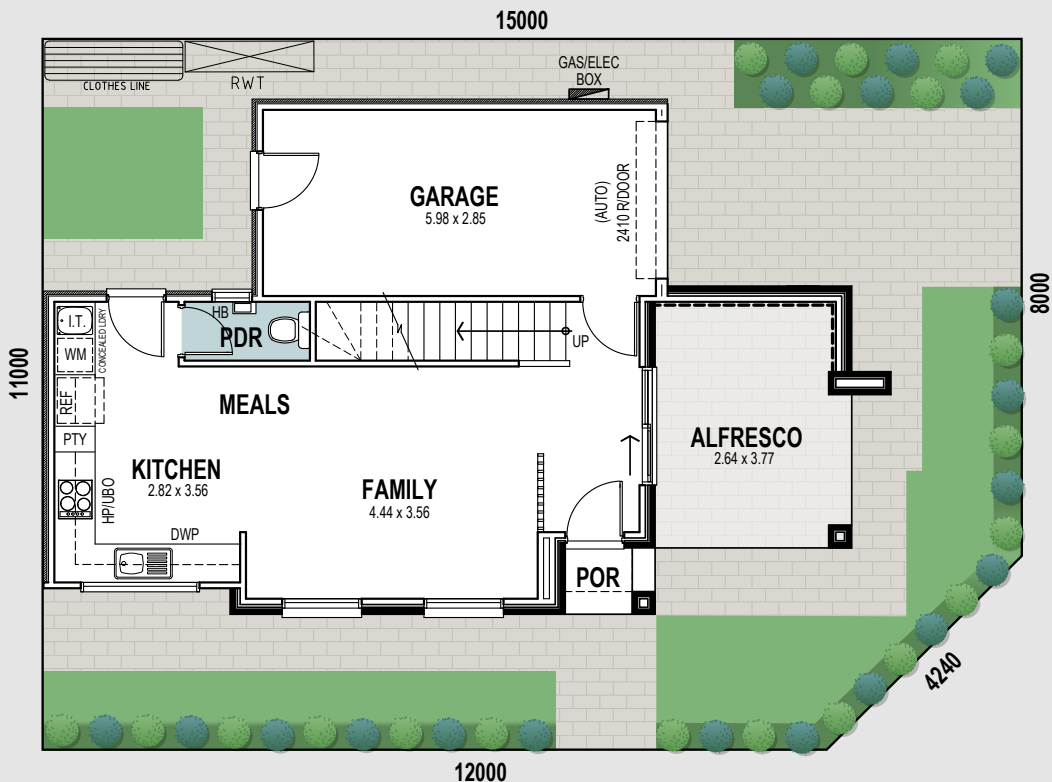

Width	12.90m
Depth	7.90m

UPPER FLOOR

GROUND FLOOR

All dimensions and room sizes are approximate and may not be to scale. Plans and elevations are for illustration purposes only.

LUNA

LOT 144

Living ground	43.14m ²
Living upper	73.00m ²
Total living	107.65m²
Porch	1.40m ²
Alfresco	11.99m ²
Garage	19.07m ²
Total Residence	148.60m²
Land size	161m²

Width 12.90m

Depth 7.90m

UPPER FLOOR

GROUND FLOOR

INTERNAL SELECTIONS

Find your style by choosing from one of our stunning selection themes.

GENERAL

Ceiling height	Ground: 2700mm, Upper: 2550mm
Internal linings	10mm Boral sheetrock plasterboard
External doors	Corinthian Madison Entry Door with Translucent Glass
External hardware	Trilock Leverset Aurora Satin Chrome, Aurora Entrance Lever Lockset Brushed Satin Chrome, Single Cylinder Deadbolt
Internal doors	Corinthian Painted Redicote Flush Panel doors
Internal door hardware	Lianna Passage Leverset Satin Chrome, Lianna Privacy Leverset Satin Chrome
Insulation	Internal Walls: R2.0, External Walls:R2.5 Thermocoustic, Ceiling: R5.0, Subfloor: R2.0
Cornices	Ground & Upper: Cove 90mm
Skirtings	67x18mm MDF bevel profile with 67x18mm door aves
Window architraves	67x18mm MDF bevel profile
Paint system	Matt acrylic, 2 coat system
Built in robes	Vinyl Sliding Doors - white, Mirror Sliding Door to bed 1
Stairs	Gyprock balustrade to staircase with timber top, carpeted M.D.F treads/risers/stringers and painted handrail
Electrical	Hard wired smoke detectors with battery backup, meter isolator & 6ka circuit breaker and earth leakage safety switch to meter box.
NBN provision	600 Series Hub, lockable enclosure, splitter for TV data, patch panel, ethernet and phone hub, wiring provision for phone (x2), data point (x2), internet lead-in cable (cat 6).
Hot water service	Rheem gas continuous flow 26 litre
Air-conditioning	Ducted reverse cycle air by Fujitsu
Garage auto panel lift door	Madison Sectional Door