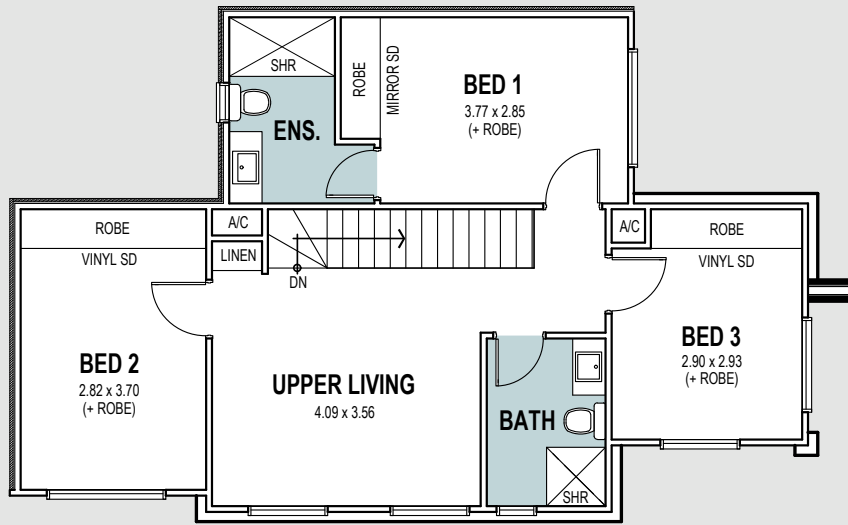

Width	12.90m
Depth	7.90m

UPPER FLOOR

GROUND FLOOR

All dimensions and room sizes are approximate and may not be to scale. Plans and elevations are for illustration purposes only.

LUNA

LOT 144

Living ground	43.14m ²
Living upper	73.00m ²
Total living	107.65m²
Porch	1.40m ²
Alfresco	11.99m ²
Garage	19.07m ²
Total Residence	148.60m²
Land size	161m²

Width 12.90m

Depth 7.90m

UPPER FLOOR

GROUND FLOOR

INTERNAL SELECTIONS

Find your style by choosing from one of our stunning selection themes.

GENERAL

Ceiling height	Ground: 2700mm, Upper: 2550mm
Internal linings	10mm Boral sheetrock plasterboard
External doors	Corinthian Madison Entry Door with Translucent Glass
External hardware	Trilock Leverset Aurora Satin Chrome, Aurora Entrance Lever Lockset Brushed Satin Chrome, Single Cylinder Deadbolt
Internal doors	Corinthian Painted Redicote Flush Panel doors
Internal door hardware	Lianna Passage Leverset Satin Chrome, Lianna Privacy Leverset Satin Chrome
Insulation	Internal Walls: R2.0, External Walls:R2.5 Thermocoustic, Ceiling: R5.0, Subfloor: R2.0
Cornices	Ground & Upper: Cove 90mm
Skirtings	67x18mm MDF bevel profile with 67x18mm door aves
Window architraves	67x18mm MDF bevel profile
Paint system	Matt acrylic, 2 coat system
Built in robes	Vinyl Sliding Doors - white, Mirror Sliding Door to bed 1
Stairs	Gyprock balustrade to staircase with timber top, carpeted M.D.F treads/risers/stringers and painted handrail
Electrical	Hard wired smoke detectors with battery backup, meter isolator & 6ka circuit breaker and earth leakage safety switch to meter box.
NBN provision	600 Series Hub, lockable enclosure, splitter for TV data, patch panel, ethernet and phone hub, wiring provision for phone (x2), data point (x2), internet lead-in cable (cat 6).
Hot water service	Rheem gas continuous flow 26 litre
Air-conditioning	Ducted reverse cycle air by Fujitsu
Garage auto panel lift door	Madison Sectional Door