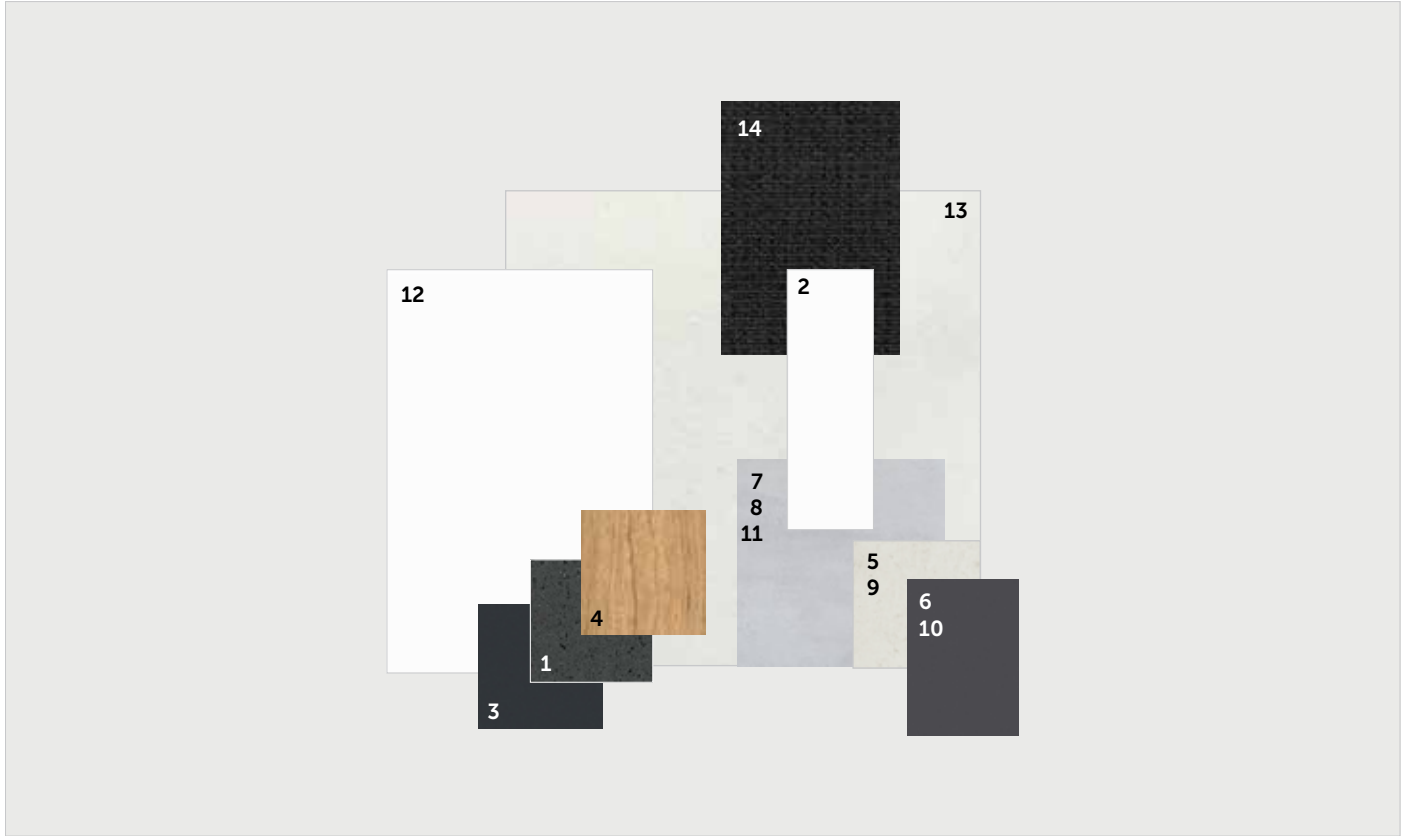

GENERAL

Internal wall paint	Wattyl Floral White
13. Main floor tile	Matang Latte Matt 400x400, Grout - Buff
14. Carpet	EC Andes Peak Patilla

raw

An industrial, edgy style that combines earthy and organic materials.