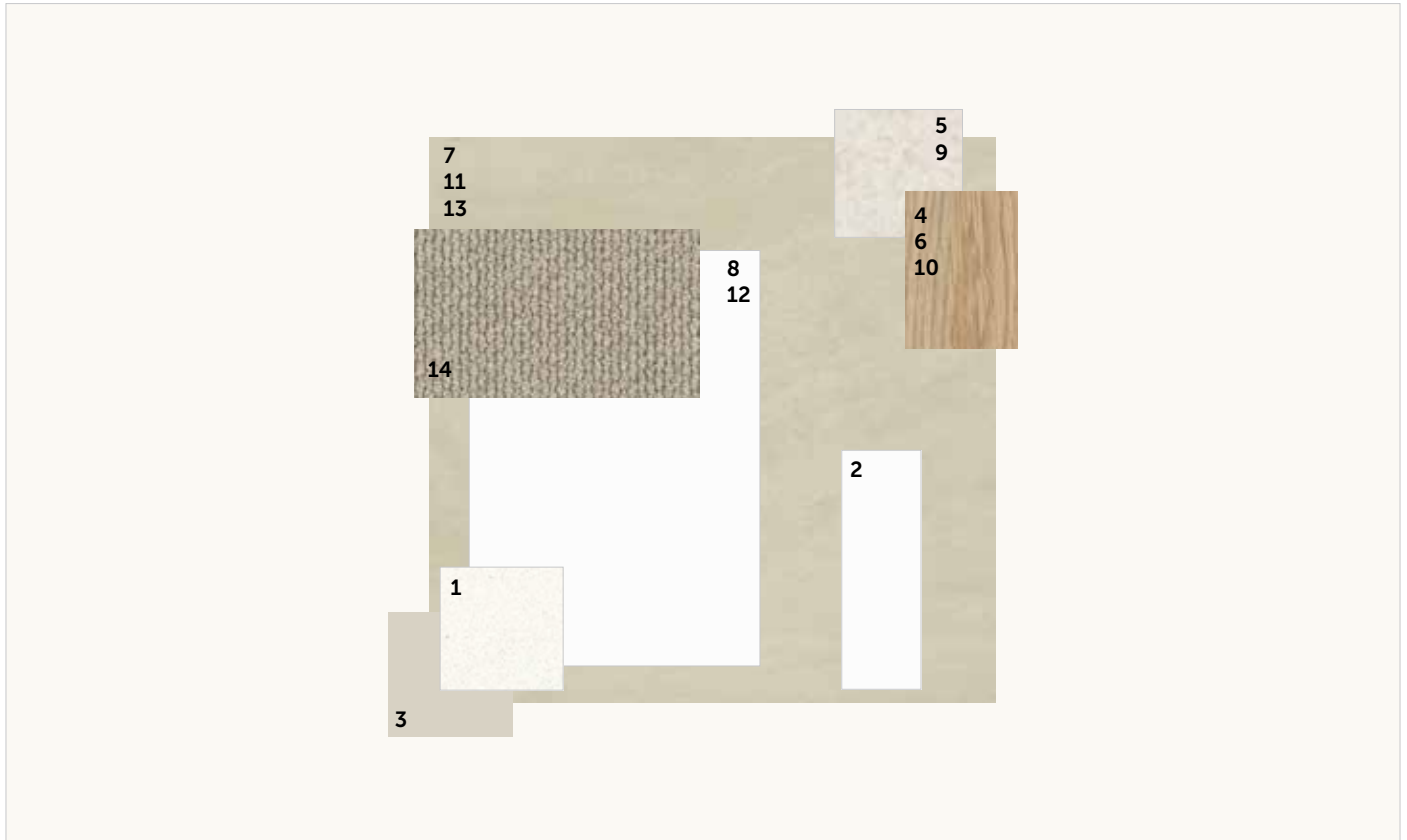

tan

Earthy, natural materials and a warm harmonic colour palette create a layered, textural environment

KITCHEN

1. Benchtop	Smartstone Nieve White 20mm thick
2. Splashback	White Matt Subway Tile 300x100, Grout - Ultrawhite, horizontal stackbond
3. Lower Cupboards	Laminex Apline Mist Natural Finish
4. Overhead cupboards	Laminex Classic Oak Natural Finish - No handles to overhead cupboards
Joinery handle	Satin Chrome
Sink	Seima Acero 800 Abovemount Stainless Steel Sink with Basket Waste and Drainer
Sink mixer	Phoenix Arlo Sink Mixer 200mm Gooseneck chrome
Cooktop	Westinghouse 600mm Gas Cooktop
Oven	Westinghouse 600mm Multi-function Electric Oven
Rangehood	Westinghouse 600mm Slideout Rangehood
Dishwasher	Westinghouse 600mm Freestanding Dishwasher