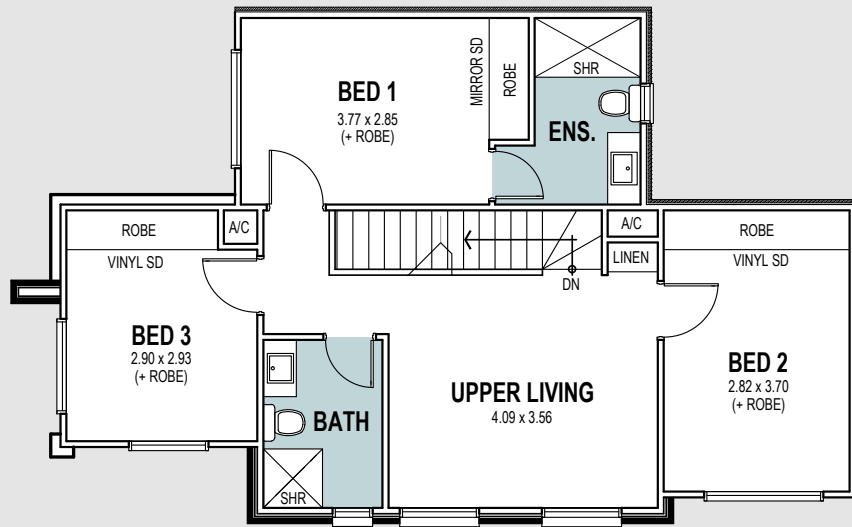

Width	12.90m
Depth	7.90m

UPPER FLOOR

GROUND FLOOR

All dimensions and room sizes are approximate and may not be to scale. Plans and elevations are for illustration purposes only.

LUNA

LOT 144

Living ground	43.14m ²
Living upper	73.00m ²
Total living	107.65m²
Porch	1.40m ²
Alfresco	11.99m ²
Garage	19.07m ²
Total Residence	148.60m²
Land size	161m²

Width 12.90m

Depth 7.90m

UPPER FLOOR

GROUND FLOOR

INTERNAL SELECTIONS

Find your style by choosing from one of our stunning selection themes.

GENERAL

Ceiling height	Ground: 2700mm, Upper: 2550mm
Internal linings	10mm Boral sheetrock plasterboard
External doors	Corinthian Madison Entry Door with Translucent Glass
External hardware	Trilock Leverset Aurora Satin Chrome, Aurora Entrance Lever Lockset Brushed Satin Chrome, Single Cylinder Deadbolt
Internal doors	Corinthian Painted Redicote Flush Panel doors
Internal door hardware	Lianna Passage Leverset Satin Chrome, Lianna Privacy Leverset Satin Chrome
Insulation	Internal Walls: R2.0, External Walls:R2.5 Thermocoustic, Ceiling: R5.0, Subfloor: R2.0
Cornices	Ground & Upper: Cove 90mm
Skirtings	67x18mm MDF bevel profile with 67x18mm door aves
Window architraves	67x18mm MDF bevel profile
Paint system	Matt acrylic, 2 coat system
Built in robes	Vinyl Sliding Doors - white, Mirror Sliding Door to bed 1
Stairs	Gyprock balustrade to staircase with timber top, carpeted M.D.F treads/risers/stringers and painted handrail
Electrical	Hard wired smoke detectors with battery backup, meter isolator & 6ka circuit breaker and earth leakage safety switch to meter box.
NBN provision	600 Series Hub, lockable enclosure, splitter for TV data, patch panel, ethernet and phone hub, wiring provision for phone (x2), data point (x2), internet lead-in cable (cat 6).
Hot water service	Rheem gas continuous flow 26 litre
Air-conditioning	Ducted reverse cycle air by Fujitsu
Garage auto panel lift door	Madison Sectional Door