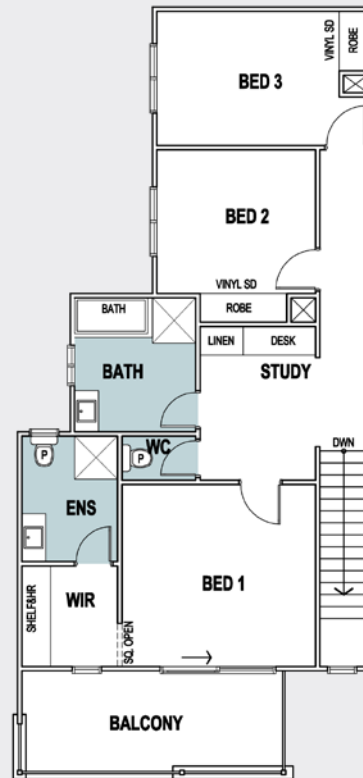

House 2

31A Byard Tce

Ground	81.49m²
Upper	85.62m²
Porch	3.76m²
Balcony	13.20m²
Garage	24.30m²
Total Residence	208.37m²
Land size	201.00m²