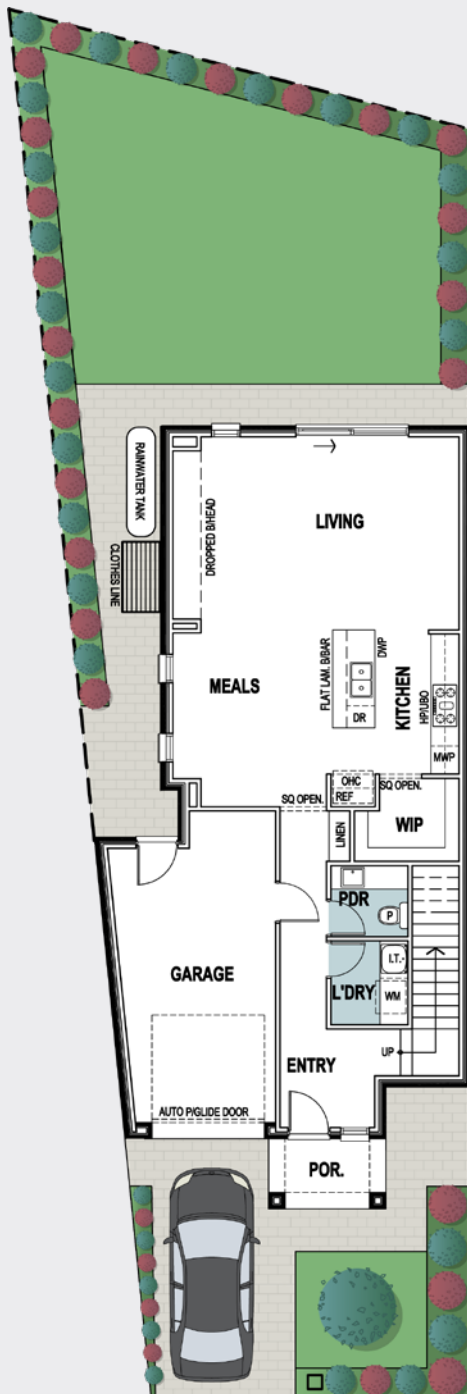

# Site plan

House 1

House 2

House 3

## 31B Byard Tce

Ground	81.50m <sup>2</sup>
Upper	76.10m <sup>2</sup>
Porch	3.76m <sup>2</sup>
Balcony	8.55m <sup>2</sup>
Garage	24.00m <sup>2</sup>
<b>Total Residence</b>	<b>193.91m<sup>2</sup></b>
<b>Land size</b>	<b>234.00m<sup>2</sup></b>