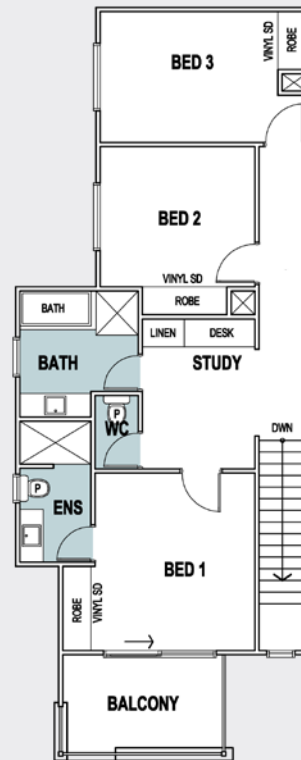

House 1

31B Byard Tce

Ground	81.50m²
Upper	76.10m²
Porch	3.76m²
Balcony	8.55m²
Garage	24.00m²
Total Residence	193.91m²
Land size	234.00m²

6.80m