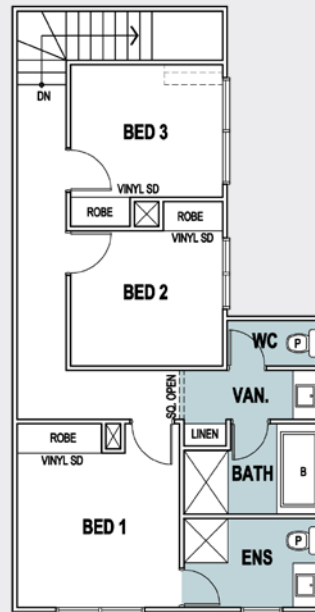

House 3

31 Byard Tce

Ground	71.18m²
Upper	67.34m²
Porch	9.31m²
Verandah	10.00m²
Carport	19.64m²
Total Residence	177.47m²
Land size	203.00m²

5.62m