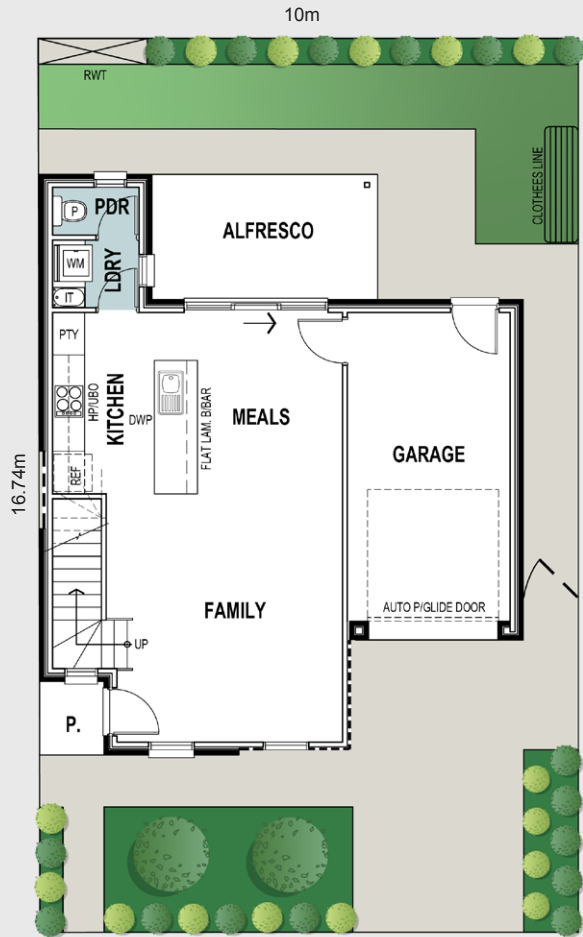

IDLA CRES

Lots 84 - 89

Northridge
ENFIELD

SITE PLAN

IDLA CRES

The above site plan is for illustration purposes only. Dimensions and room sizes are approximate and may not be to scale. Paths and landscaping is indicative only.

IDLA

LOT 84 - 89

Living ground	52.25m ²		
Living upper	66.65m ²		
Total living	117.31m ²		
Porch	1.65m ²		
Alfresco	9.87m ²		
Garage	20.90m ²		
Total Residence	151.52m ²	Width	9.00m
Land size	167m ²	Depth	10.90m

GROUND FLOOR

UPPER FLOOR

Note: Lot 84 & 89 are corner allotments. Lot 84 has a mirrored floorplan. All dimensions and room sizes are approximate and may not be to scale. Plans and elevations are for illustration purposes only.