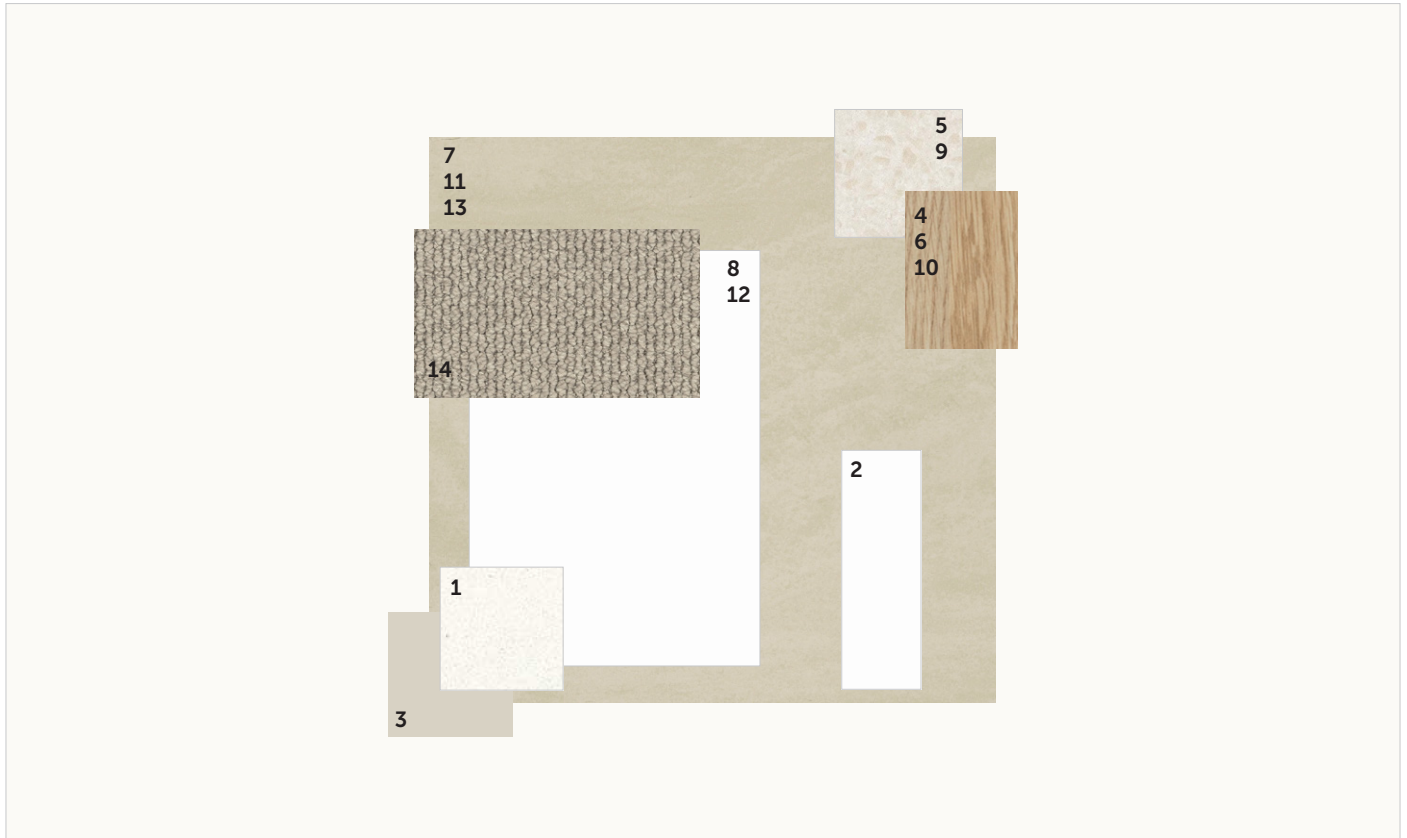

tan

Earthy, natural materials and a warm harmonic colour palette create a layered, textural environment

KITCHEN

1. Benchtop	Smartstone Nieve White 20mm thick
2. Splashback	White Matt Subway Tile 300x100, Grout - Ultrawhite, horizontal stackbond
3. Lower Cupboards	Laminex Apline Mist Natural Finish
4. Overhead cupboards	Laminex Classic Oak Natural Finish - No handles to overhead cupboards
Joinery handle	Satin Chrome
Sink	Seima Acero 800 Abovemount Stainless Steel Sink, 1 bowl
Sink mixer	Phoenix Arlo Sink Mixer 200mm Gooseneck chrome
Cooktop	Westinghouse 600mm Gas Cooktop
Oven	Westinghouse 600mm Multi-function Electric Oven
Rangehood	Westinghouse 600mm Slideout Rangehood
Dishwasher	Westinghouse 600mm Freestanding Dishwasher