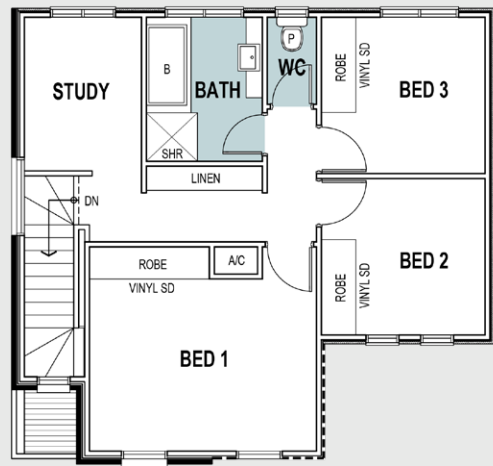

IDLA CRES

Lots 84 - 89

Northridge
ENFIELD

SITE PLAN

IDLA CRES

The above site plan is for illustration purposes only. Dimensions and room sizes are approximate and may not be to scale. Paths and landscaping is indicative only.

IDLA

LOT 84 - 89

Living ground	52.25m ²		
Living upper	66.65m ²		
Total living	117.31m ²		
Porch	1.65m ²		
Alfresco	9.87m ²		
Garage	20.90m ²		
Total Residence	151.52m ²	Width	9.00m
Land size	167m ²	Depth	10.90m

GROUND FLOOR

UPPER FLOOR

Note: Lot 84 & 89 are corner allotments. Lot 84 has a mirrored floorplan. All dimensions and room sizes are approximate and may not be to scale. Plans and elevations are for illustration purposes only.