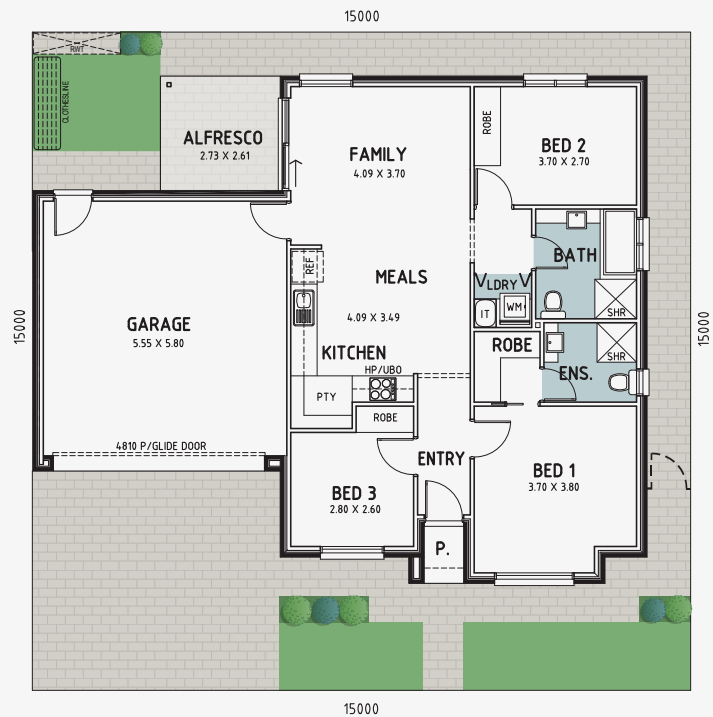

WALARA ST

Lots 56, 57, 95 & 96

Northridge
ENFIELD

FLOORPLAN

3 | 2 | 1 | 2

LOT 56

Living _____ 91.95m²
 Porch _____ 1.40m²
 Alfresco _____ 7.12m²
 Garage _____ 37.00m²
 Total _____ 137.47m²

Depth _____ 11.60m
 Width _____ 14.00m