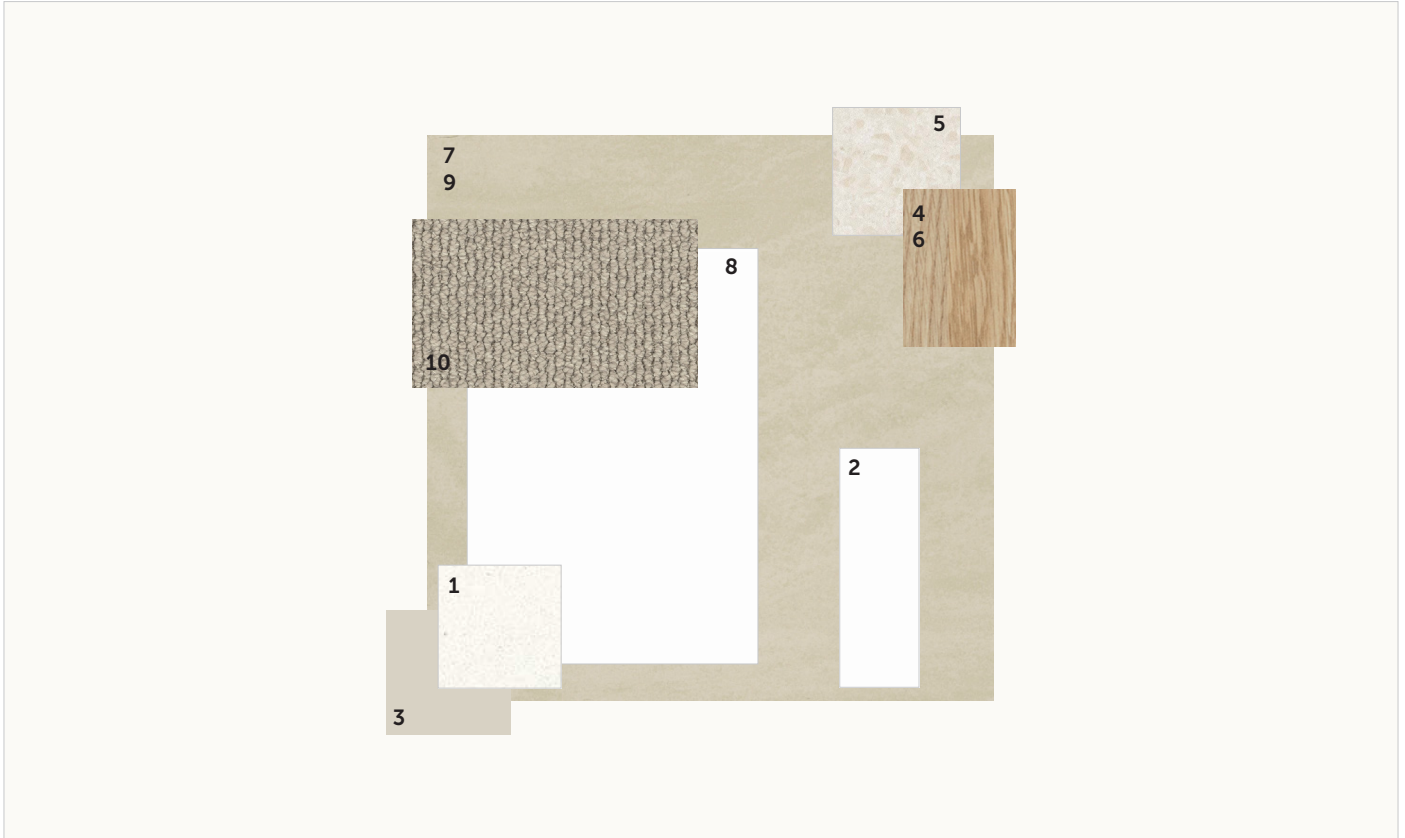

tan

Earthy, natural materials and a warm harmonic colour palette create a layered, textural environment

KITCHEN

1. Benchtop	Smartstone Nieve White 20mm thick
2. Splashback	White Matt Subway Tile 300x100, Grout - Ultrawhite, horizontal stackbond
3. Lower Cupboards	Laminex Apline Mist Natural Finish
4. Overhead cupboards	Laminex Classic Oak Natural Finish - No handles to overhead cupboards
Joinery handle	Satin Chrome
Sink	Seima Kubic 400 Single Bowl Sink
Sink mixer	Phoenix Arlo Sink Mixer 200mm Gooseneck chrome
Cooktop	Westinghouse 600mm Gas Cooktop
Oven	Westinghouse 600mm Multi-function Electric Oven
Rangehood	Westinghouse 600mm Slideout Rangehood, Galvanised Flue Casing 125x1200mm
Dishwasher	Westinghouse 600mm Freestanding Dishwasher