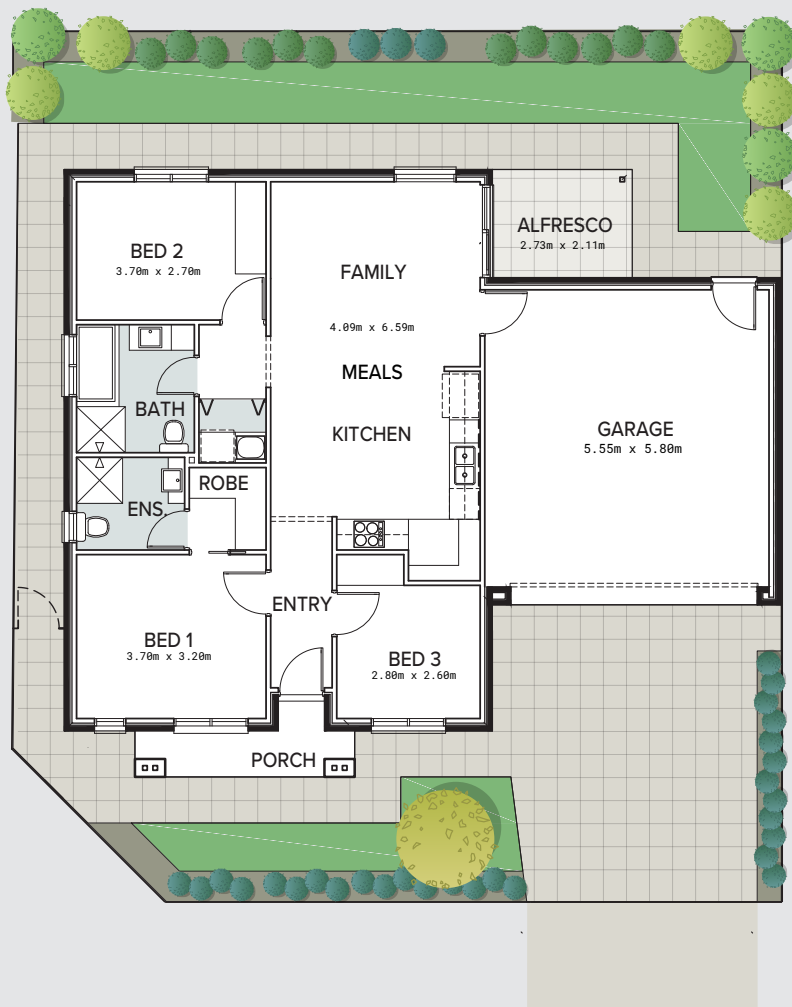

Floorplans

Essence at The Entrance features three facades to select from.

Choose your desired allotment based on its location within the release.

Siteplan

All dimensions and room sizes are approximate and may not be to scale. Plans and elevations are for illustration purposes only.

Capri

LOT 282 & 265

Living	90.13m ²
Portico	2.94m ²
Alfresco	5.76m ²
Garage	37.00m ²
Total Residence	135.83m²

Capri
282
225m²

Capri
265
225m²

Amalfi

LOT 2004, 2005 & 283

Living	90.13m ²
Portico	3.15m ²
Alfresco	5.76m ²
Garage	37.00m ²
Total Residence	136.04m²

Como

LOT 2003, 266 & 2006

Living	90.13m ²
Porch	4.40m ²
Alfresco	5.76m ²
Garage	37.00m ²
<hr/> Total Residence	<hr/> 137.29m ²

All dimensions and room sizes are approximate and may not be to scale. Plans and elevations are for illustration purposes only.